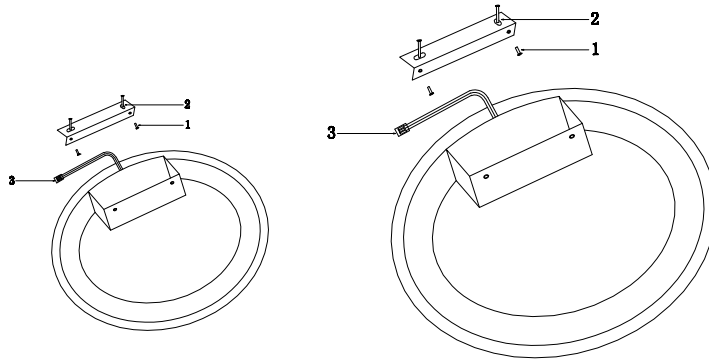

Instruction

MOD058CL-L35B4K

MAX 35W
1800 Lumen

Model: MOD058CL-L35B4K

Collection: Technical

Ceiling Lamps