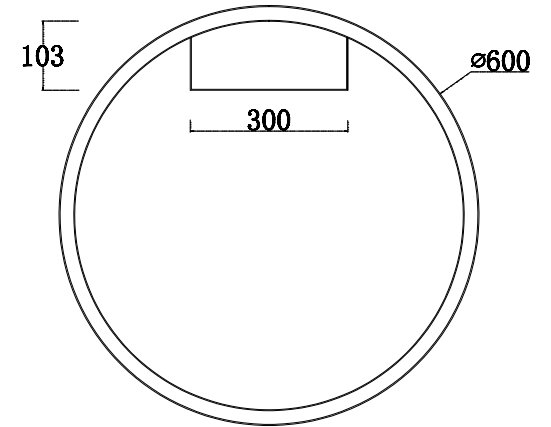

Instruction

MOD058CL-L35B4K

MAX 35W
1800 Lumen

Model: MOD058CL-L35B4K

Collection: Technical

Ceiling Lamps