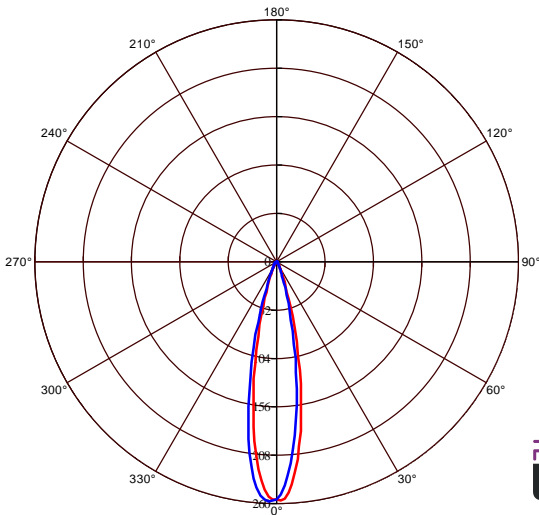

Photometric Diagram