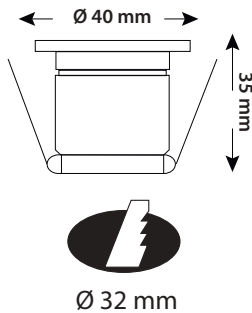

LED DOWNLIGHT

Product&Family Code: 016 038 0001

LAURA

WHITE

MAT CHROME

Technical Drawing

Technical Data

Voltage (V)	85-265V
Product Wattage (W)	1
Equivalence with incandescent lamp	8
Colour Render Index (Ra)	>Ra70
Colour Temperature (K)	4200K
Materials	Aluminium
Protection Class	II
Dimmable	No
EEI	A to A++
Warm-up time up to 60 % of the full light output	Instant Full Light
Luminous Flux (lm)	70
Luminous Efficacy (lm/W)	70
Rated Life (hrs) ⌚	30.000
IP Rating	20
Power Factor	>0.5
Beam Angle	20°
Starting Time	<0.2s
Number of ON-OFF cycling	x20.000